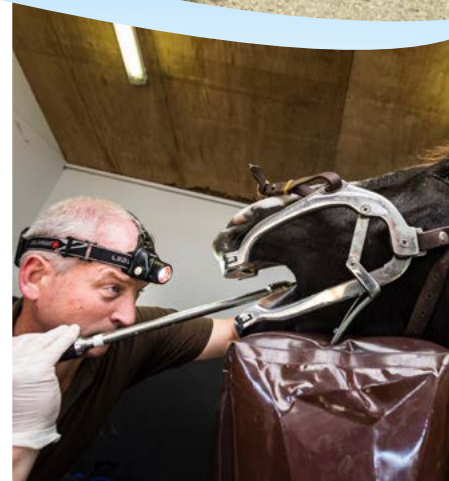

Delivering first-class veterinary care to the New Forest since 1923

SEADOWN EQUINE CLINIC | FROST LANE | HYTHE | SOUTHAMPTON SO45 3NG
TEL: 023 8084 5586 | EMERGENCY TEL: 023 8084 1424 | EMAIL: EQUINE@SEADOWNVETS.CO.UK